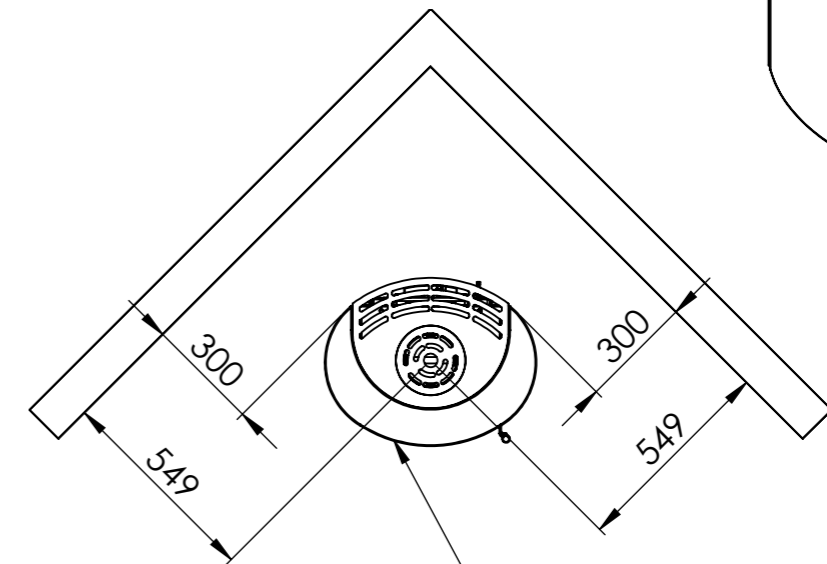

Serie	Scan-Line 800 series
Description	Scan-Line 830S

110 Center fresh air Bottom

Show as Std. Top

Show as High Top

	A	B
Std. Top	1607	440
High Top	1639	445