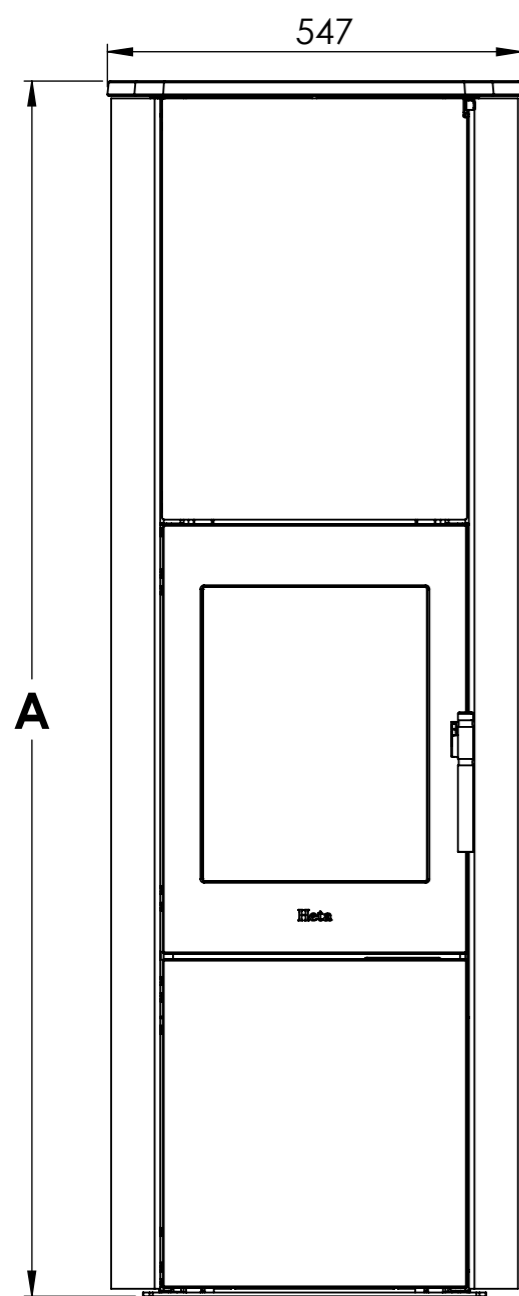

Serie	Scan-Line 800 series
Description	Scan-Line 830S

110 Center fresh air Bottom

Show as Std. Top

Show as High Top

	A	B
Std. Top	1607	440
High Top	1639	445