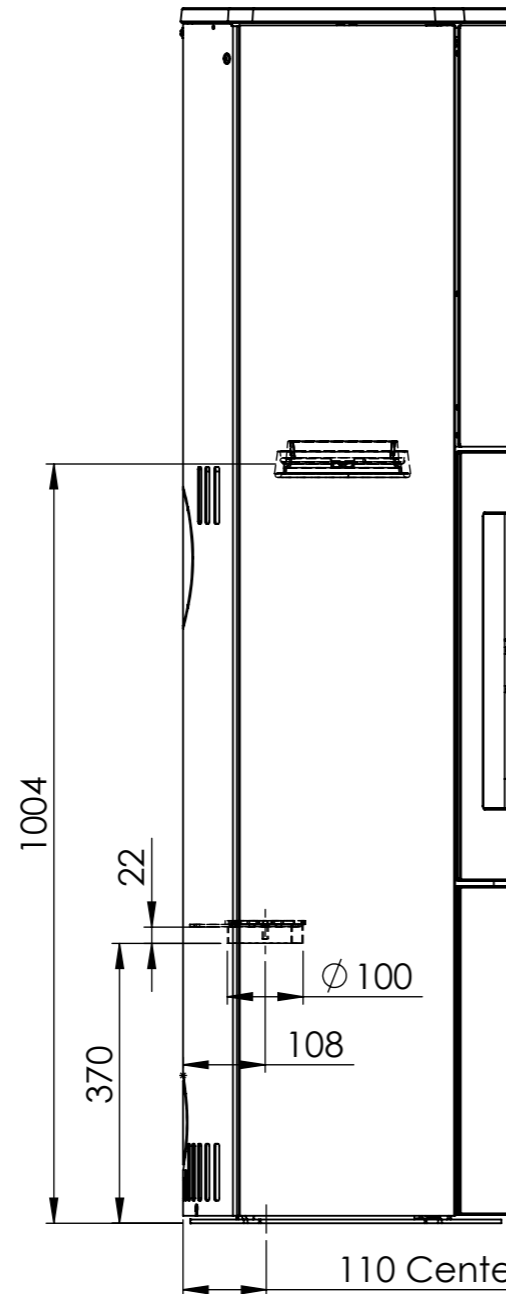

Serie	Scan-Line 800 series
Description	Scan-Line 830S

110 Center fresh air Bottom

Show as Std. Top

Show as High Top

	A	B
Std. Top	1607	440
High Top	1639	445