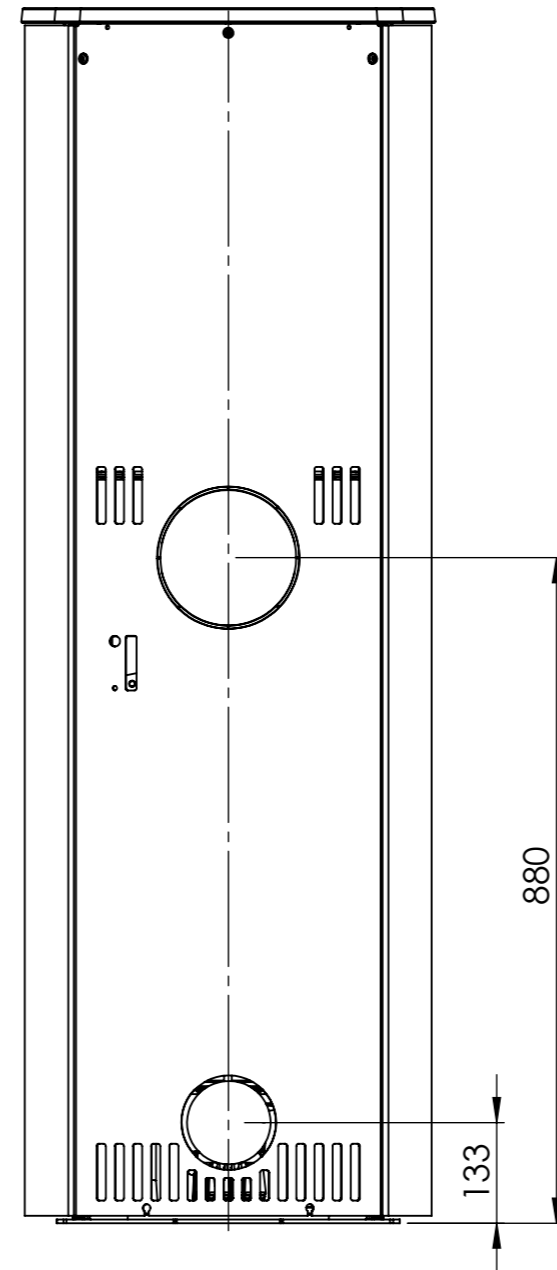

Serie	Scan-Line 800 series
Description	Scan-Line 830S

110 Center fresh air Bottom

Show as Std. Top

Show as High Top

	A	B
Std. Top	1607	440
High Top	1639	445