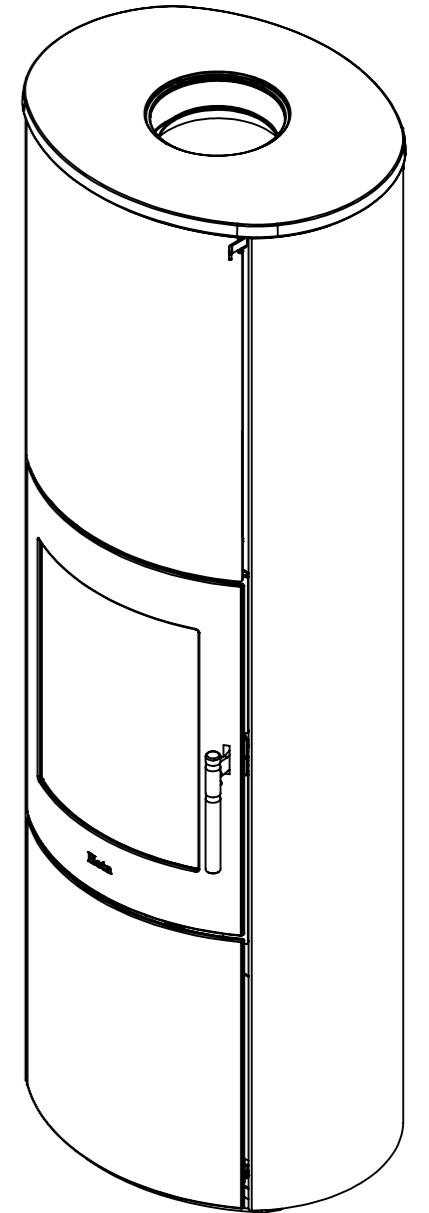

Serie	Scan-Line 800 series
Description	Scan-Line 830S

110 Center fresh air Bottom

Show as Std. Top

Show as High Top

	A	B
Std. Top	1607	440
High Top	1639	445