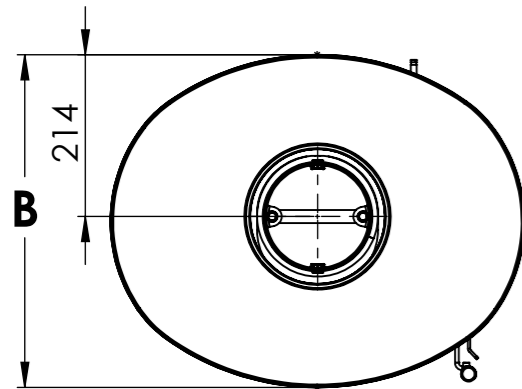

Serie	Scan-Line 800 series
Description	Scan-Line 830S

110 Center fresh air Bottom

Show as Std. Top

Show as High Top

	A	B
Std. Top	1607	440
High Top	1639	445