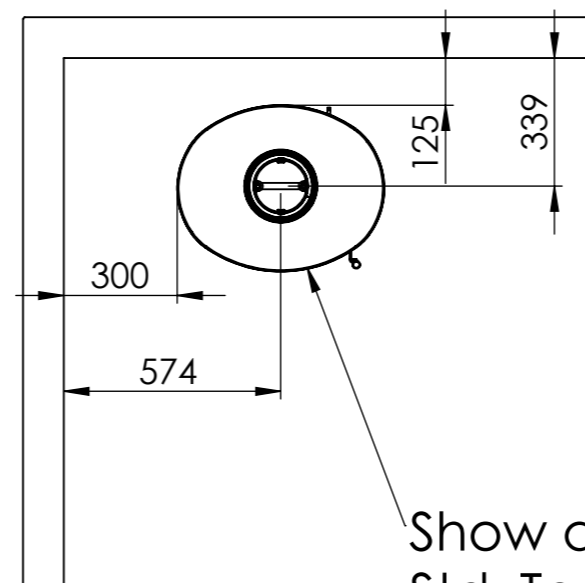

Serie	Scan-Line 800 series
Description	Scan-Line 830S

110 Center fresh air Bottom

Show as Std. Top

Show as High Top

	A	B
Std. Top	1607	440
High Top	1639	445