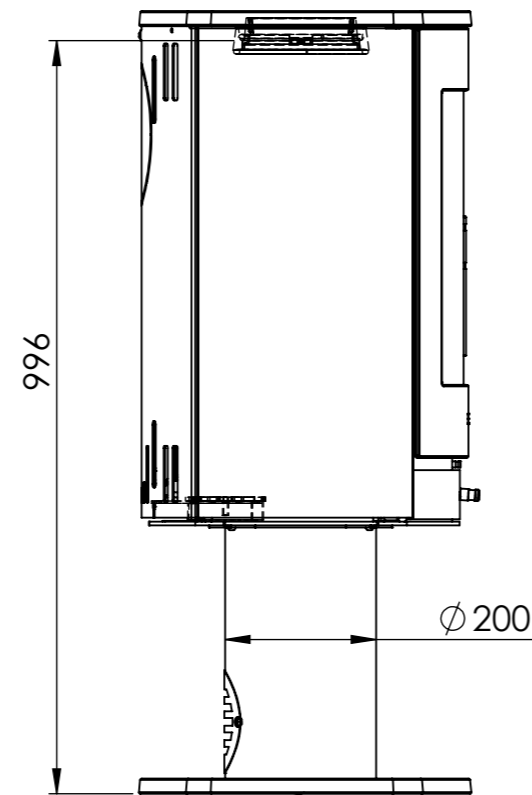

Serie	Scan-Line 800 series
Description	Scan-Line 850 Fixed Pedestal

Possibility of External fresh air from below

External fresh air from behind
1515-0011 (Not included)

Show as Std. Top

Show as High Top

	A	B
Std. Top	1035	440
High Top	1066	445