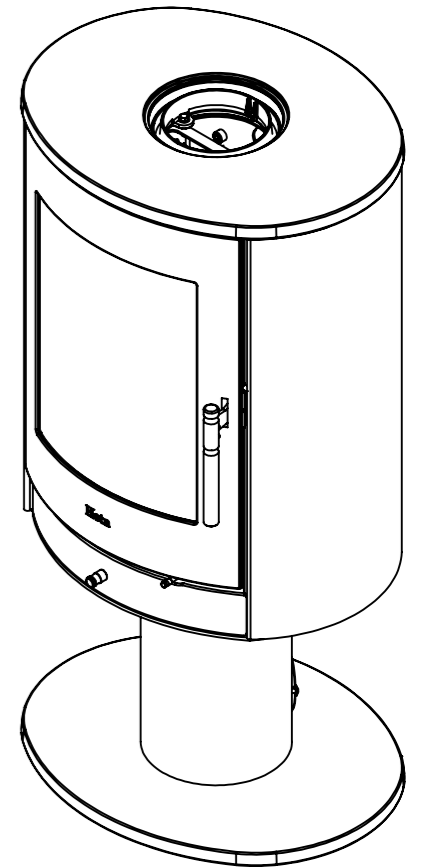

Serie	Scan-Line 800 series
Description	Scan-Line 850 Fixed Pedestal

Possibility of External fresh air from below

External fresh air from behind
1515-0011 (Not included)

Show as Std. Top

Show as High Top

	A	B
Std. Top	1035	440
High Top	1066	445