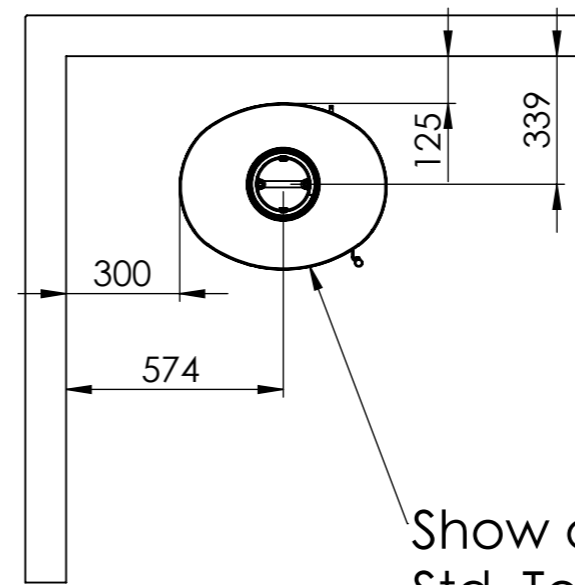

Serie	Scan-Line 800 series
Description	Scan-Line 850 Fixed Pedestal

Possibility of External fresh air from below

External fresh air from behind
1515-0011 (Not included)

Show as Std. Top

Show as High Top

	A	B
Std. Top	1035	440
High Top	1066	445