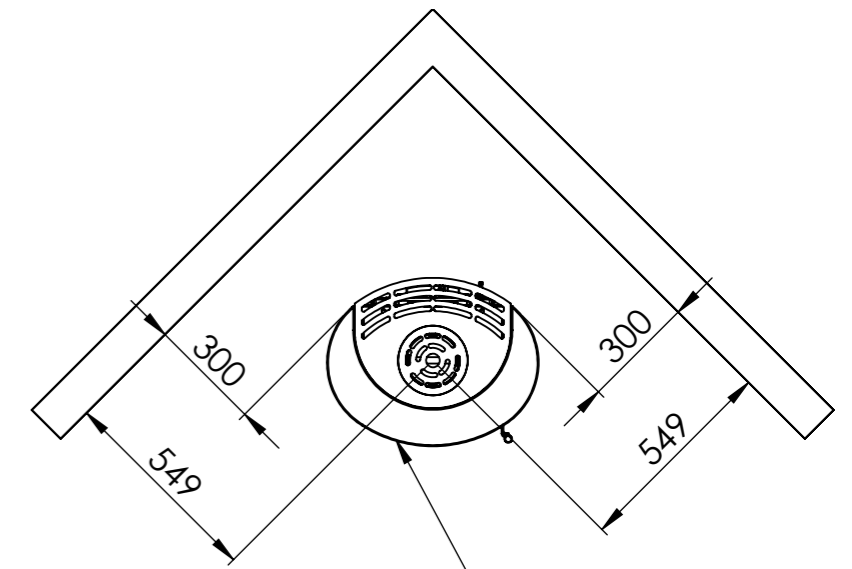

Serie	Scan-Line 800 series
Description	Scan-Line 850 Fixed Pedestal

Possibility of External fresh air from below

External fresh air from behind
1515-0011 (Not included)

Show as Std. Top

Show as High Top

	A	B
Std. Top	1035	440
High Top	1066	445