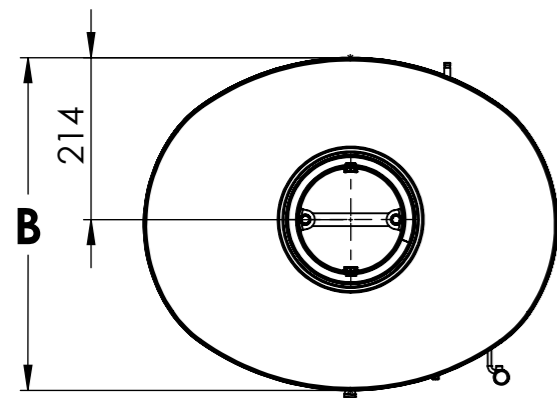

Serie	Scan-Line 800 series
Description	Scan-Line 850 Fixed Pedestal

Possibility of External fresh air from below

External fresh air from behind
1515-0011 (Not included)

Show as Std. Top

Show as High Top

	A	B
Std. Top	1035	440
High Top	1066	445