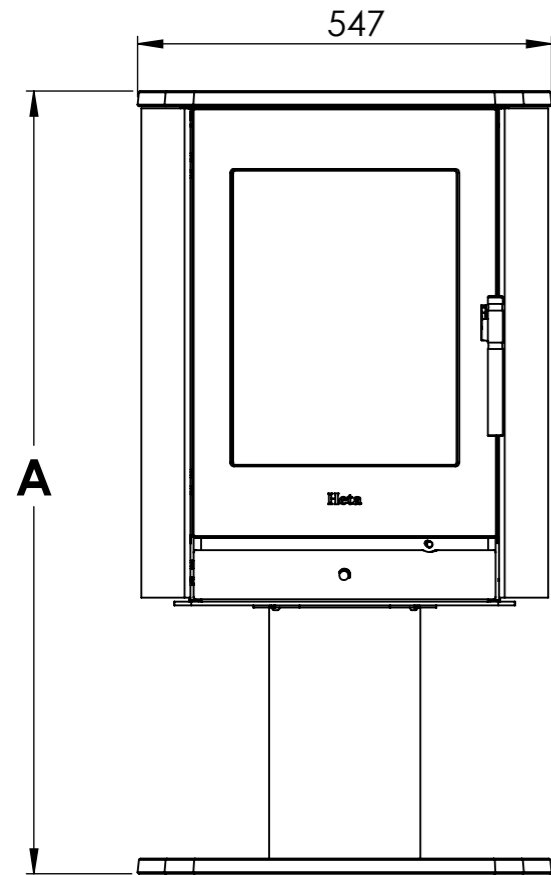

Serie	Scan-Line 800 series
Description	Scan-Line 850 Fixed Pedestal

Possibility of External fresh air from below

External fresh air from behind
1515-0011 (Not included)

Show as Std. Top

Show as High Top

	A	B
Std. Top	1035	440
High Top	1066	445