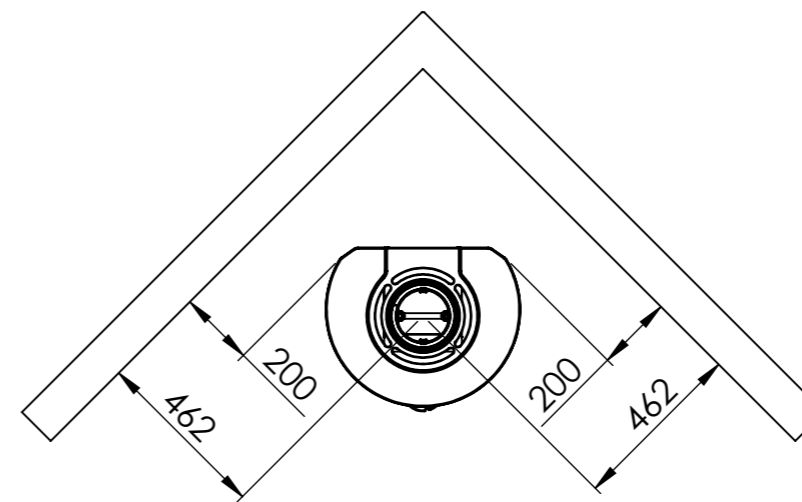

Serie	Scan-Line 900
Description	Steel / Stone - Side windows

The same data applies to Scan-Line 900 with glass front

	Casted top	Stone
<b>H</b>	1191	1211

\*125 mm With insulation/ shielding of the flue gas connector