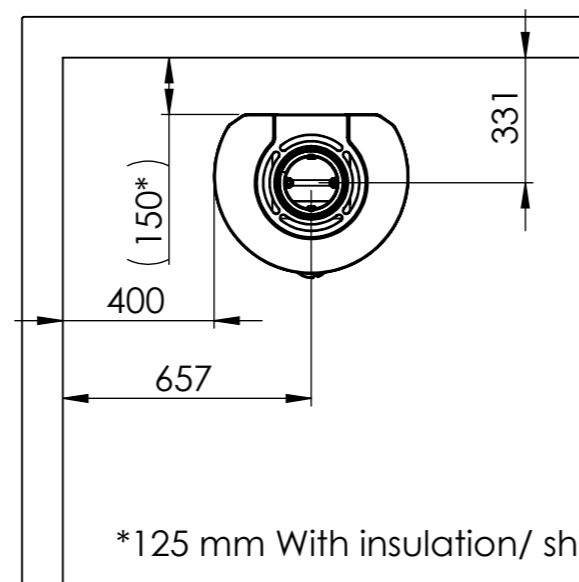

Serie	Scan-Line 900
Description	Steel / Stone - Side windows

The same data applies to Scan-Line 900 with glass front

	Casted top	Stone
<b>H</b>	1191	1211

\*125 mm With insulation/ shielding of the flue gas connector