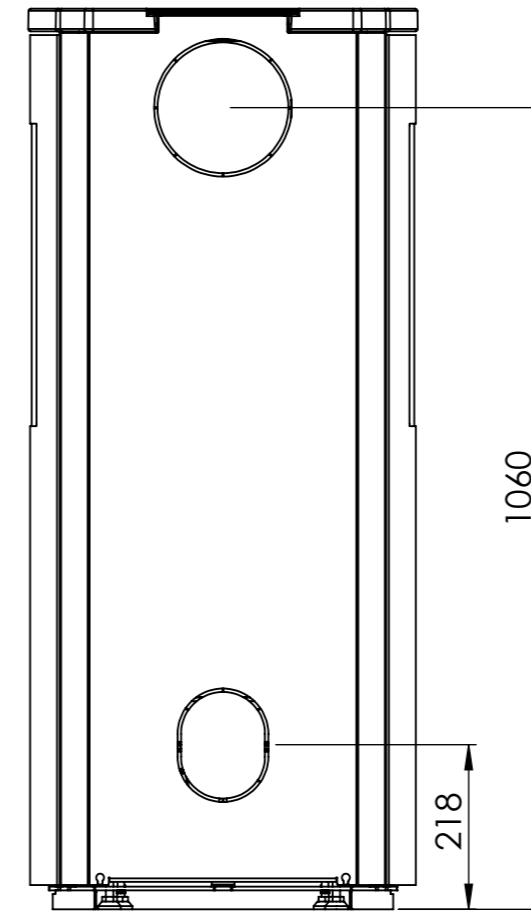

Serie	Scan-Line 900
Description	Steel / Stone - Side windows

The same data applies to Scan-Line 900 with glass front

	Casted top	Stone
<b>H</b>	1191	1211

\*125 mm With insulation/ shielding of the flue gas connector