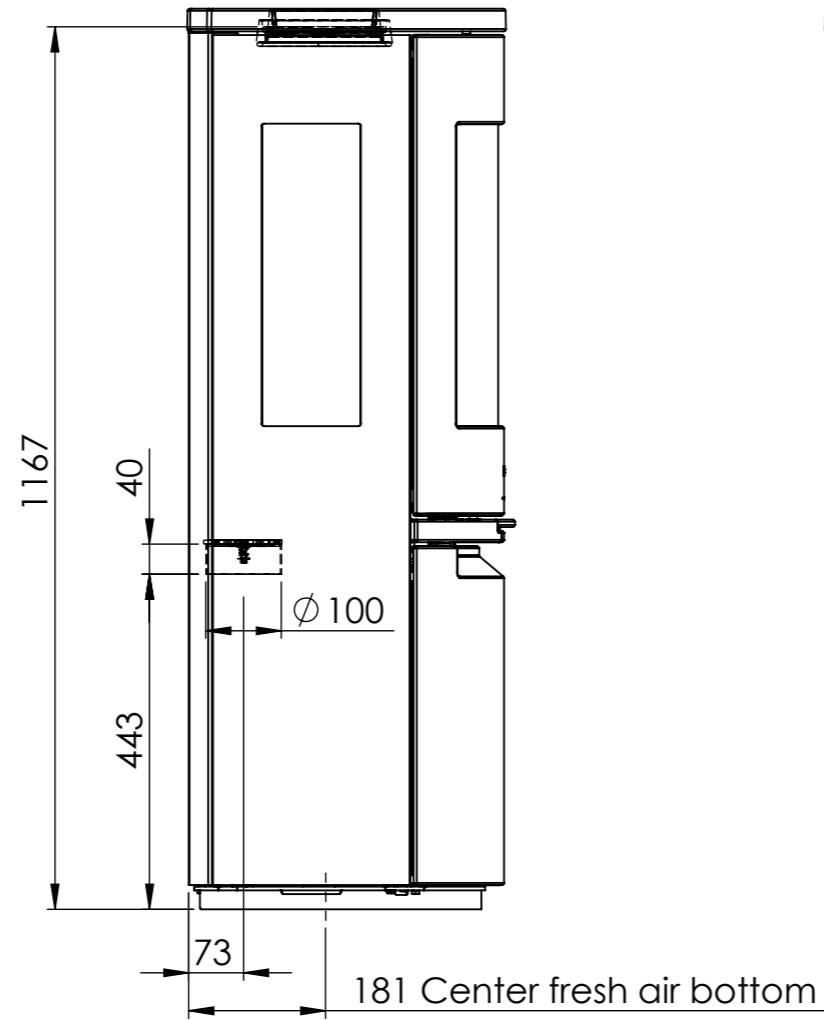

Serie	Scan-Line 900
Description	Steel / Stone - Side windows

The same data applies to Scan-Line 900 with glass front

	Casted top	Stone
<b>H</b>	1191	1211

\*125 mm With insulation/ shielding of the flue gas connector