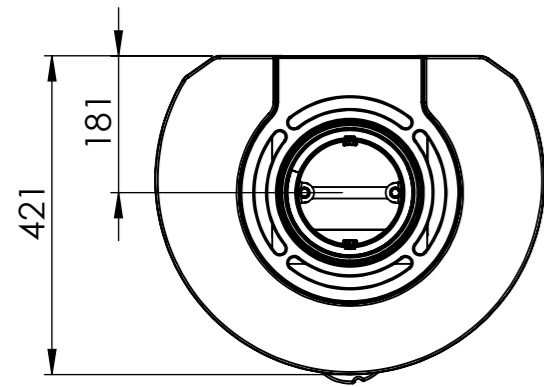

Serie	Scan-Line 900
Description	Steel / Stone - Side windows

The same data applies to Scan-Line 900 with glass front

	Casted top	Stone
<b>H</b>	1191	1211

\*125 mm With insulation/ shielding of the flue gas connector