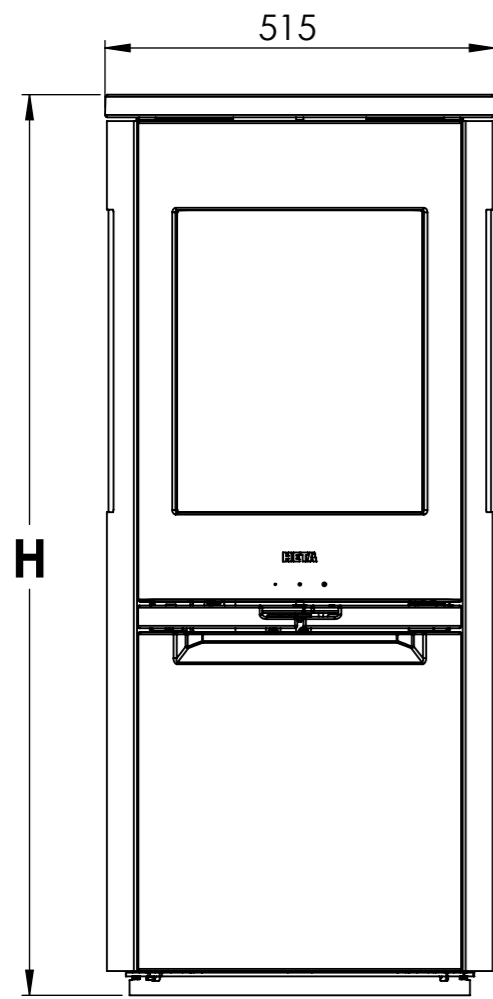

Serie	Scan-Line 900
Description	Steel / Stone - Side windows

The same data applies to Scan-Line 900 with glass front

	Casted top	Stone
<b>H</b>	1191	1211

\*125 mm With insulation/ shielding of the flue gas connector